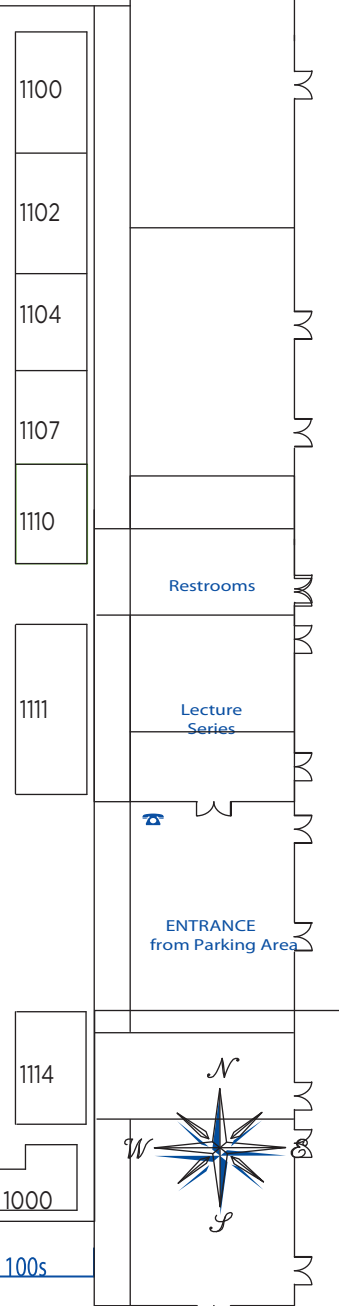

Valet
ENTRANCE
from Okeechobee Boulevard

100s
200s
300s
400s
500s
600s
700s
800s
900s
1000s

1200s

1100s