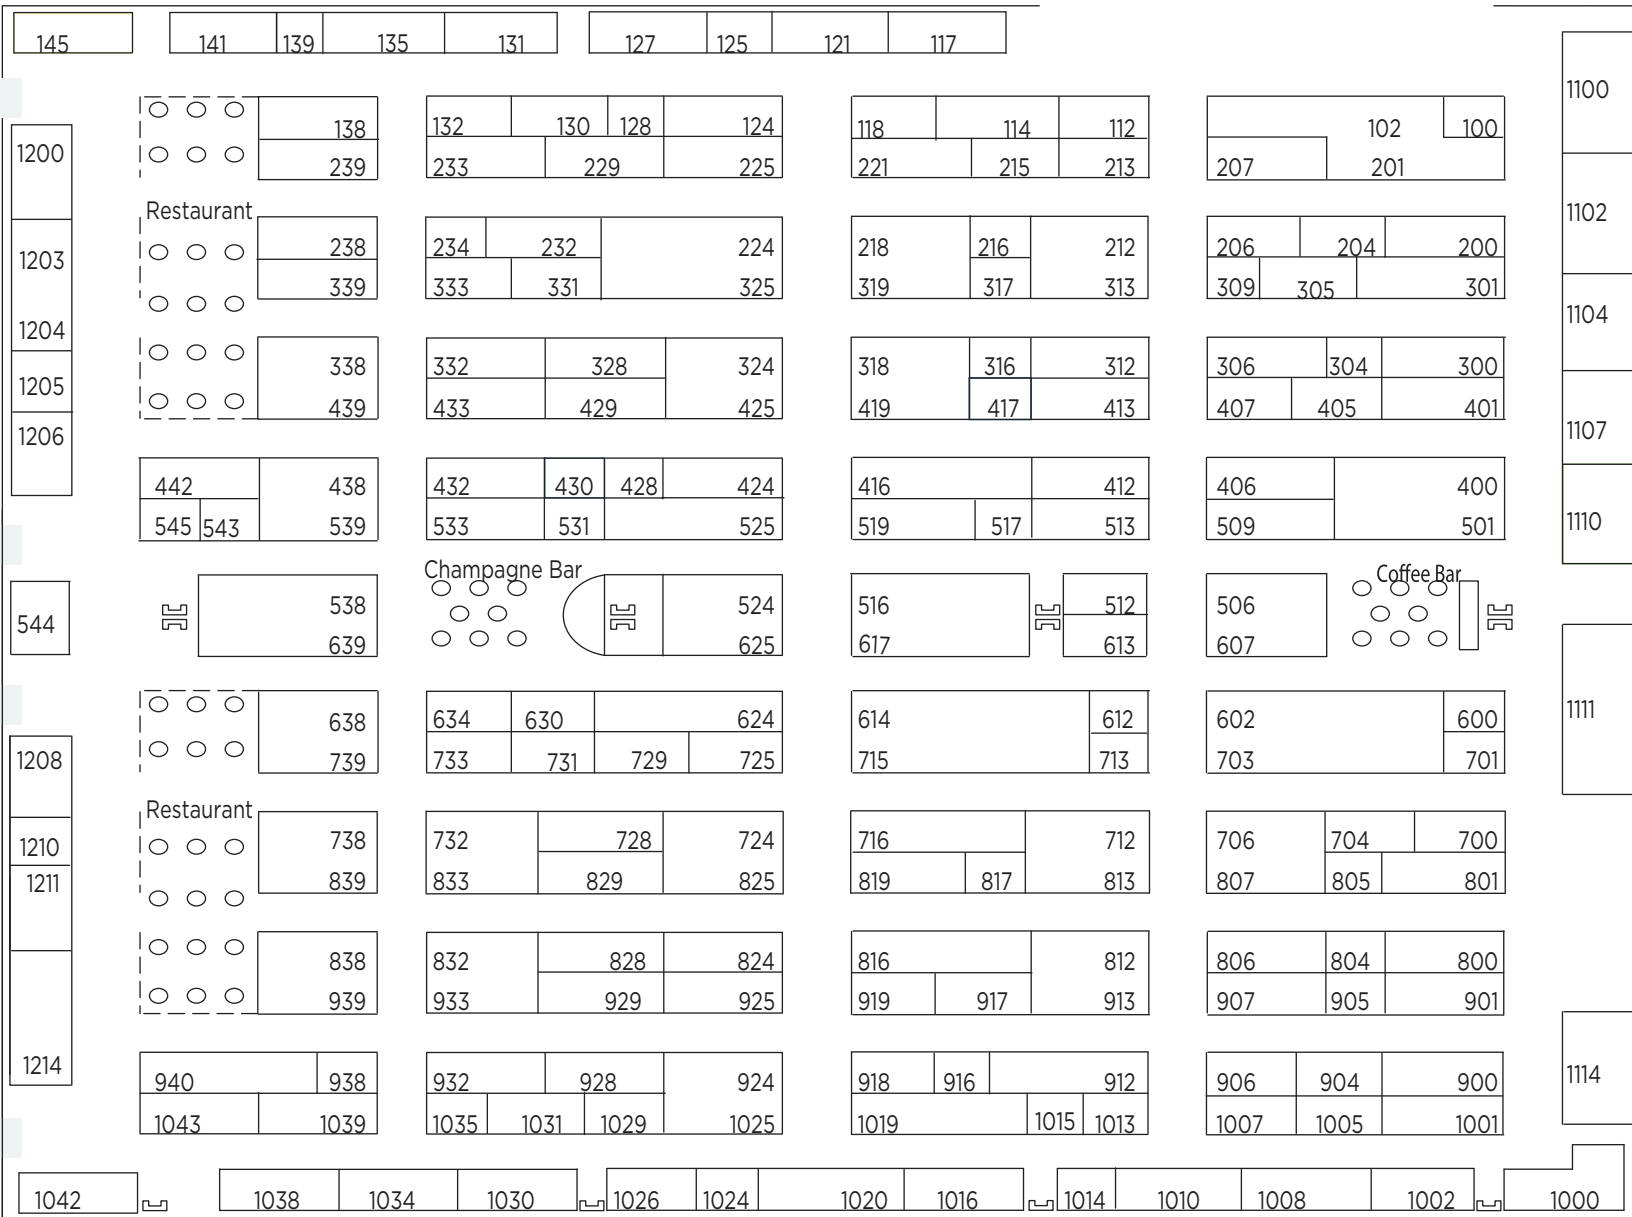

Valet
ENTRANCE
from Okeechobee Boulevard

100s
200s
300s
400s
500s
600s
700s
800s
900s
1000s

1200s

1100s